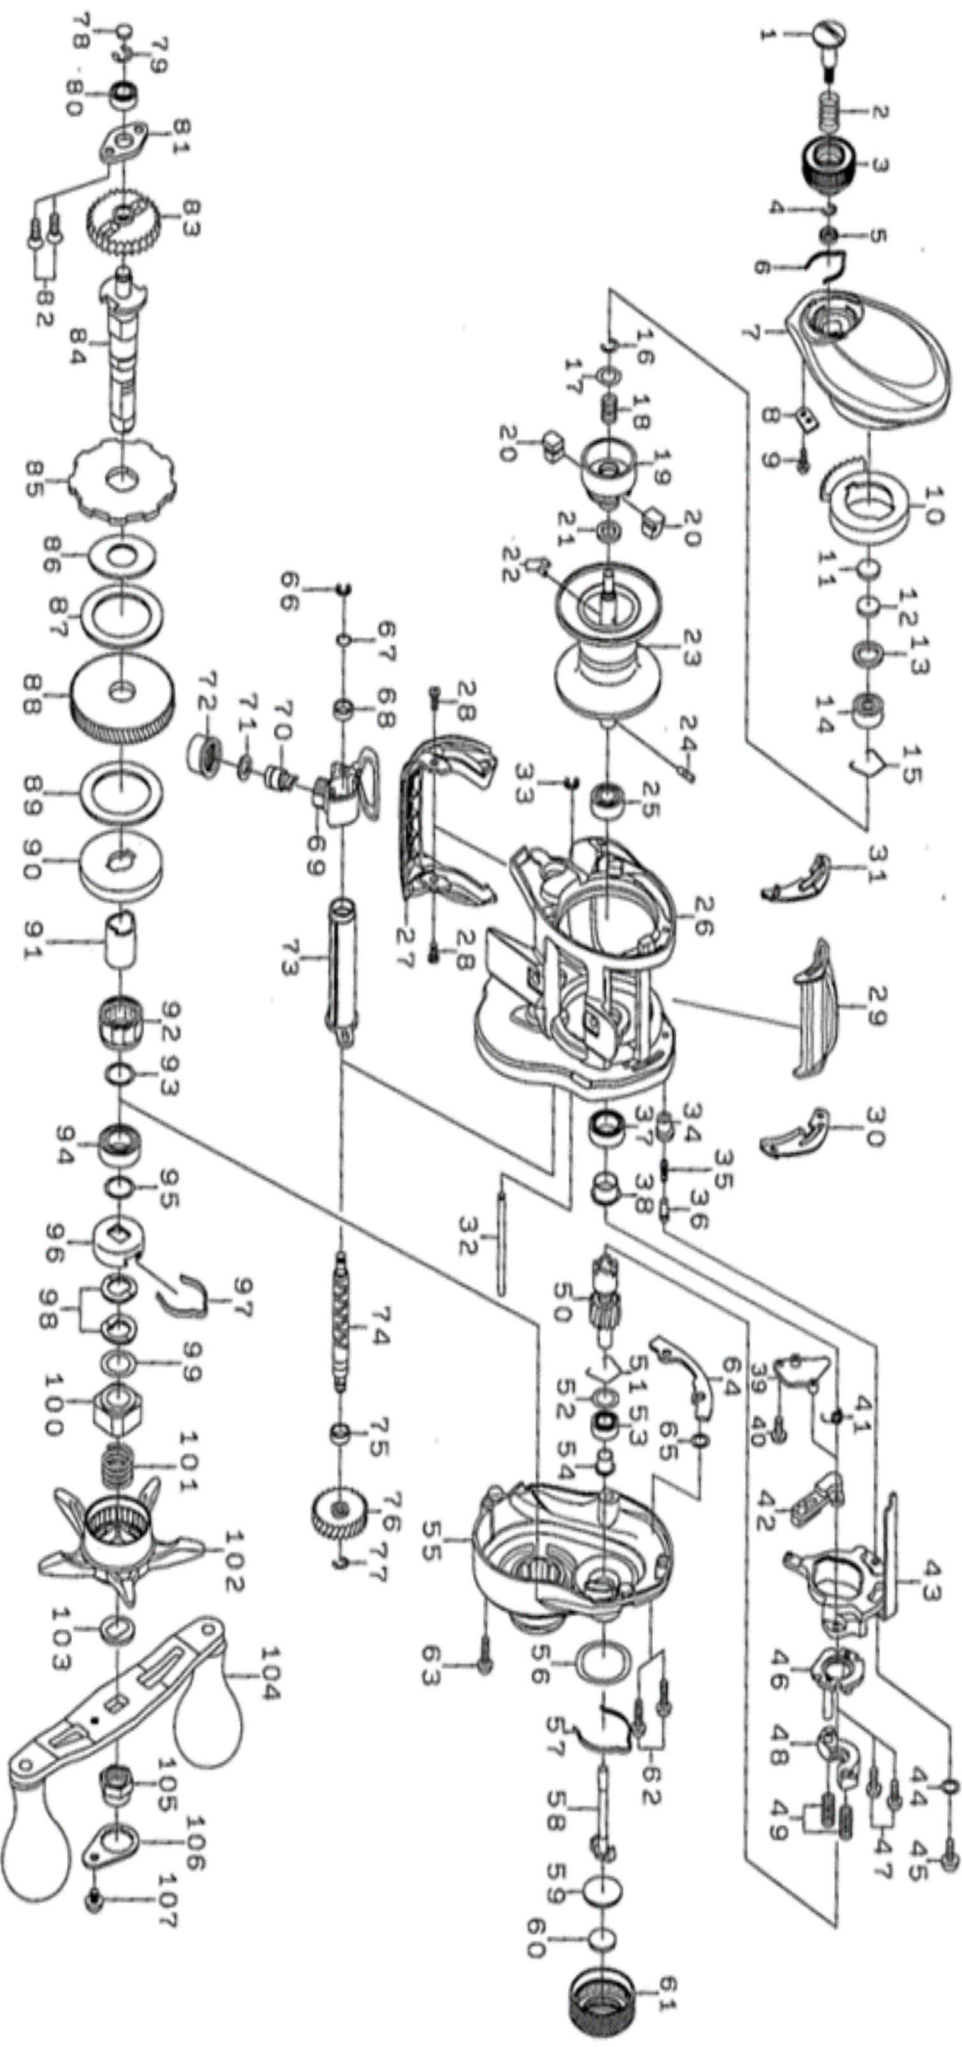

ZILLION HD 100HS

Please quote by part number, not key number when ordering
spares@daiwaaustralia.com.au PH: 02 8644 8644

ZILLION HD 100HS

Key No.	Part Number	Description	Key No.	Part Number	Description
1	6H930401	Screw(A)	59	6H161001	Spacer(F)
2	6E167101	Spring(A)	60	6B175503	Spacer(G)
3	6H930219	Brake dial	61	6J097403	Cast control cap
4	6B339801	Brake dial Retainer(A)	62	6G040822	Right side plate screw(A)
5	6F637701	Brake dial washer	63	6G040821	Right side plate screw(B)
6	6H663401	Brake click spring(A)	64	6J044502	Plate(B)
7	6J265301	Left side plate	65	6H770601	"O"ring(B)
8	6H915501	Brake dial Retainer(B)	66	63205901	Retainer(B)
9	6G939301	Screw(B)	67	6B411700	Washer(C)
10	6J045701	Magnet holder	68	6G720001	Worm shaft spacer
11	63757400	Spacer(A)	69	6J176602	T-Level wind
12	63757411	Spacer(B)	70	61214212	Line guide pawl
13	6G185101	Spacer(C)	71	63731300	Washer(D)
14	6G511506	Ball bearing(A)	72	6F402801	Line guide nut
15	6F032201	Bearing retainer(A)	73	6H910801	Level wind guard
16-25	6Z022528	Spool assembly	74	6H911702	Worm shaft
26	6J044607	Frame	75	6G469007	Ball bearing(C)
27	6J045203	Front plate	76	6H910501	Worm gear
28	6H455402	Screw(C)	77	6B339801	Retainer(C)
29	6J101601	Clutch lever	78	6G099800	Washer(E)
30	6H915601	Spacer(D)	79	63208002	Retainer(D)
31	6H915701	Spacer(E)	80	6G538007	Ball bearing(D)
32	6H912101	Stabilizer bar	81	6H928901	Plate(C)
33	6H704101	Retainer(A)	82	6E134509	Screw(F)
34	6H910601	Collar	83	6H912701	Drive shaft gear
35	6H928801	Spring(B)	84	6H911601	Drive shaft
36	6J055201	Pin	85	6H929401	Clutch wheel
37	6G431002	Ball bearing(B)	86	6H661101	Drive shaft washer (A)
38	6H266601	Ball bearing collar(A)	87	6H661001	Drive shaft washer (B)
39	6H912301	Plate(A)	88	6J075401	Drive gear
40	6H294101	Screw(D)	89	6H452601	Drive shaft washer (C)
41	6H450001	Clutch cam spring	90	6H913201	Key washer
42	6J221401	Clutch trip lever	91	6G545001	Gear shaft collar
43	6H928701	Clutch cam	92	6G819801	Roller clutch
44	6H159201	Washer(A)	93	6B553801	Washer(F)
45	63522501	Screw(E)	94	6G431002	Ball bearing(E)
46	6H659101	Clutch cam plate	95	6B553802	Washer(G)
47	6B032904	Clutch cam screw	96	6F028203	Click leaf spring holder
48	6H929001	Yoke	97	6F032401	Click leaf spring
49	6J055301	Yoke spring	98	61508901	Drag spring washer
50	6J075301	Pinion gear	99	6H929501	Washer(H)
51	6H160801	Bearing retainer(B)	100	6J141001	Nut
52	6J073501	Washer(B)	101	6J011901	Spring(C)
53	6J019301	Ball bearing MAGSEALED	102	6J140001	Star drag
54	6H159502	Ball bearing collar(B)	103	6F576601	Handle collar
55	6J265001	Right side plate	104	6J265201	Handle assembly
56	6H157002	"O"ring(A)	105	6G793312	Handle nut
57	6H160901	Brake click spring(B)	106	6H834504	Handle plate
58	6H159601	Pinion shaft	107	63538301	Handle screw